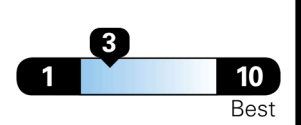

This vehicle emits 357 grams CO₂ per mile. The best emits 0 grams per mile (tailpipe only). Producing and distributing fuel also create emissions; learn more at fueleconomy.gov.

Actual results will vary for many reasons, including driving conditions and how you drive and maintain your vehicle. The average new vehicle gets 27 MPG and costs $7,000 to fuel over 5 years. Cost estimates are based on 15,000 miles per year at $ 2.55 per gallon. MPGe is miles per gasoline gallon equivalent. Vehicle emissions are a significant cause of climate change and smog.

fueleconomy.gov

Calculate personalized estimates and compare vehicles