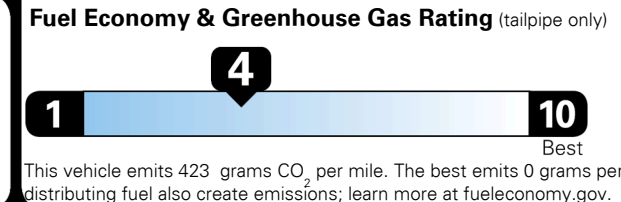

TOTAL PRICE: \$49,075.00

EMISSIONS:
 This vehicle is certified to meet emission requirements in all 50 states

EPA DOT Fuel Economy and Environment

Gasoline Vehicle

Fuel Economy

21 MPG
 combined city/hwy

18 MPG
 city

26 MPG
 highway

4.8 gallons per 100 miles

Large Cars range from 14 to 103 MPG. The best vehicle rates 136 MPGe.

You spend \$2,000
 more in fuel costs over 5 years compared to the average new vehicle.

Annual fuel cost \$1,800