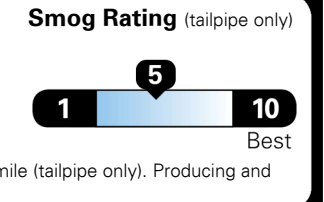

EPA DOT Fuel Economy and Environment

Gasoline Vehicle

Fuel Economy

21 MPG
combined city/hwy

18 MPG
city

26 MPG
highway

4.8 gallons per 100 miles

Large Cars range from 14 to 103 MPG. The best vehicle rates 136 MPGe.

You spend $2,000
more in fuel costs over 5 years compared to the average new vehicle.

Annual fuel cost $1,800

Actual results will vary for many reasons, including driving conditions and how you drive and maintain your vehicle. The average new vehicle gets 27 MPG and costs $7,000 to fuel over 5 years. Cost estimates are based on 15,000 miles per year at $ 2.55 per gallon. MPGe is miles per gasoline gallon equivalent. Vehicle emissions are a significant cause of climate change and smog.

fueleconomy.gov

Calculate personalized estimates and compare vehicles