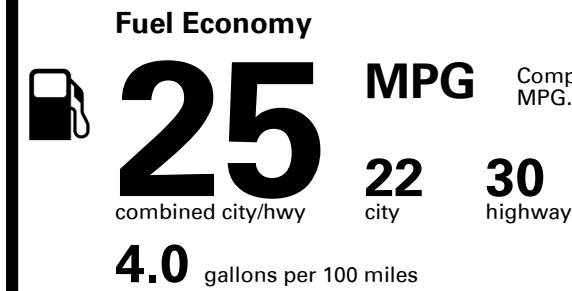

ADDED FEATURES:

*Elite Package: $4,600.00

- Full LED Headlights
- 8" Touchscreen Navigation System
- Parking Distance Warning / Wide Sunroof
- Power Folding Auto-Dimming Outside Mirrors
- Power Tilt-and-Telescopic Steering Wheel
- Heated Front Seats (Standard on AWD)
- Lexicon® 15-Speaker Surround Sound Audio System
- Leather Seating Surfaces & Aluminum Interior Trim

*Prestige Package: $3,850.00

- Heads-Up Display / Surround View Monitor
- Low Beam Assist / Wireless Charging Pad
- 19" Alloy Wheels
- w/ Summer Tires (RWD) or All-Season Tires (AWD)
- Nappa Leather Seating Surfaces with Luxury Quilting
- Power Driver Seat Cushion Extension
- Front Passenger Seat 4-Way Power Lumbar
- Heated Rear Seats
- Rain-Sensing Wipers / Ventilated Front Seats
- Heated Steering Wheel
- Microfiber Suede Headliner

Accessories

- *Cargo Tray $150.00
- *First Aid Kit $45.00
- *Mud Guards $70.00
- *Rear Bumper Appliqué $80.00

Inland Freight & Handling : $995.00

TOTAL PRICE: $45,240.00

337 A 3470HMORNI

SOLD TO: SC704
GENESIS OF WEST COLUMBIA
310 GREYSTONE BLVD
COLUMBIA SC 29210

SHIPPED TO: SC704

VIN: KMTG44LA1LU059863	ENGINE: G4KKA479434	EXTERIOR COLOR: VIK BLACK	INTERIOR/SEAT COLOR: GRAY/GRAY
MODEL: R0412RT5	PORT OF ENTRY: BR	TRANSPORT: TRUCK	ACCESSORY WEIGHT: 16 lbs./ 7 kgs.

EMISSIONS:
This vehicle is certified to meet emission requirements in all 50 states

EPA DOT Fuel Economy and Environment

Gasoline Vehicle

Compact Cars range from 14 to 113 MPG. The best vehicle rates 136 MPGe.

You spend $2,250
more in fuel costs over 5 years compared to the average new vehicle.

Annual fuel cost $1,950

Fuel Economy & Greenhouse Gas Rating (tailpipe only)