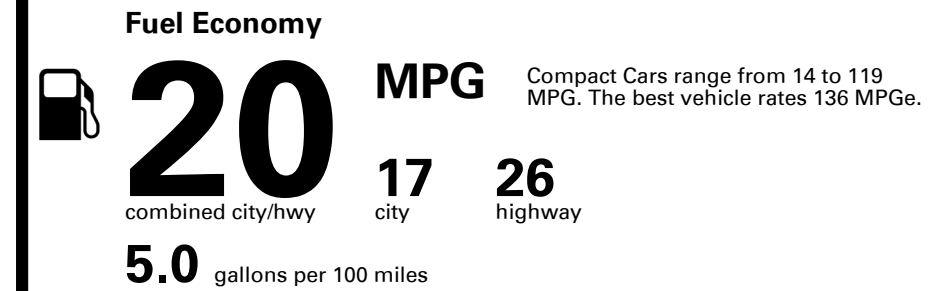

SOLD TO: SC704
GENESIS OF WEST COLUMBIA
310 GREYSTONE BLVD
COLUMBIA SC 29210

SHIPPED TO: SC704

Inland Freight & Handling : \$995.00

VIN: KMTG34LEXKU027840	ENGINE: G6DPJA109907	EXTERIOR COLOR: SANTIAGO SILVER	INTERIOR/SEAT COLOR: GRAY/GRAY
MODEL: R0442R65	PORT OF ENTRY: BR	TRANSPORT: TRUCK	ACCESSORY WEIGHT: 9 lbs./ 4 kgs.

TOTAL PRICE: \$49,190.00

EMISSIONS:
This vehicle is certified to meet emission requirements in all 50 states

EPA DOT Fuel Economy and Environment

Gasoline Vehicle

You spend \$4,250
more in fuel costs over 5 years compared to the average new vehicle.

Annual fuel cost \$2,250

Fuel Economy & Greenhouse Gas Rating (tailpipe only)

Smog Rating (tailpipe only)

This vehicle emits 447 grams CO₂ per mile. The best emits 0 grams per mile (tailpipe only). Producing and distributing fuel also create emissions; learn more at fueleconomy.gov.