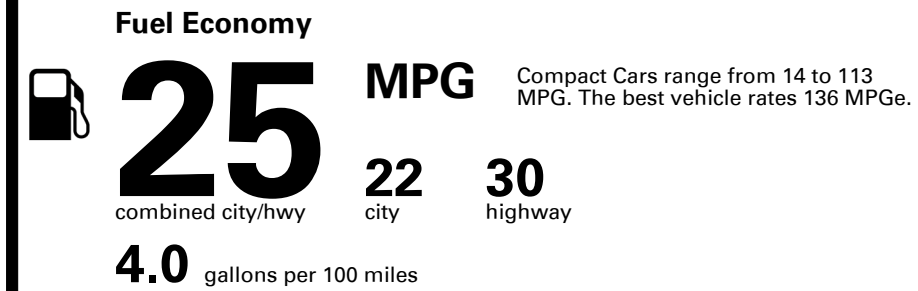

TOTAL PRICE: \$41,390.00

336 A 2280HGRAND

EMISSIONS:
This vehicle is certified to meet emission requirements in all 50 states

EPA DOT Fuel Economy and Environment

Gasoline Vehicle

You spend \$2,250
more in fuel costs over 5 years
compared to the average new vehicle.

Annual fuel cost \$1,950

Fuel Economy & Greenhouse Gas Rating (tailpipe only)

Smog Rating (tailpipe only)

This vehicle emits 357 grams CO₂ per mile. The best emits 0 grams per mile (tailpipe only). Producing and distributing fuel also create emissions; learn more at fueleconomy.gov.