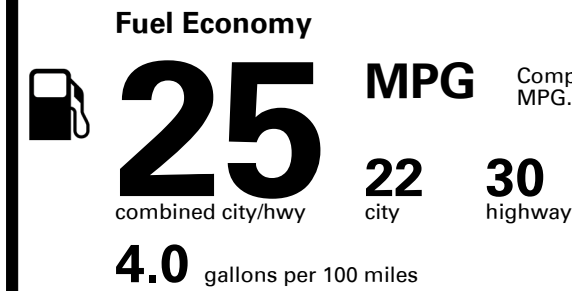

EPA DOT Fuel Economy and Environment

Gasoline Vehicle

Compact Cars range from 14 to 113 MPG. The best vehicle rates 136 MPGe.

You spend $2,250
more in fuel costs over 5 years
compared to the average new vehicle.

Annual fuel cost $1,950

Fuel Economy & Greenhouse Gas Rating (tailpipe only)