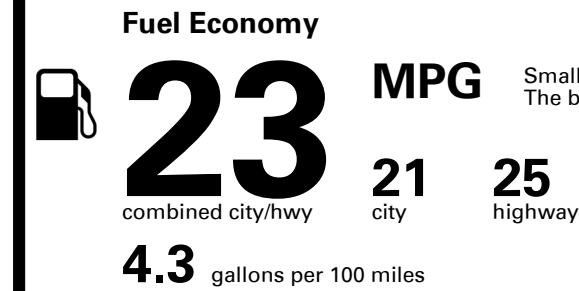

Additional Standard Features

- Carpeted Floor Mats
- Cargo Cover
- Cargo Mat
- Cargo Net

Manufacturer's Suggested Retail Price: $48,900.00

ADDED FEATURES:

· *ADRIATIC BLUE(RY5) Paint $500.00

*Advanced Package: $3,900.00

- Panoramic Roof
- Ventilated Front Seats
- Heated Steering Wheel
- Matte Finish Wood Trim
- Manual Rear Side Shades
- Lexicon® 21-Speaker Audio System
- Genesis Digital Key
- Wireless Device Charger
- Rear Occupant Alert

*Prestige Package: $4,250.00

- 20" Alloy Wheels with All-Season tires
- Leather Seating Surfaces
- Surround View Monitor & Blind-Spot View Monitor
- Remote Smart Parking Assist
- Parking Collision-Avoidance Assist (Rear)
- Ergo Motion Seat / 3-Zone Climate
- Power Driver Seat Bolster & Cushion Extension
- Heated 2nd Row Seats

Accessories

- *Cargo Tray $150.00
- *First Aid Kit $45.00
- *Mud Guards $150.00
- *Rear Bumper Appliqué $85.00
- *Wheel Locks $85.00

Inland Freight & Handling : $1,045.00

TOTAL PRICE: $59,110.00

104 A 1011HDON

SOLD TO: GA705 SHIPPED TO: GA705
GENESIS OF SAVANNAH
7011 ABERCORN STREET
SAVANNAH GA 31406

VIN: KMUHB4SB6MU054059	ENGINE: G4KRMA874474	EXTERIOR COLOR: ADRIATIC BLUE	INTERIOR/SEAT COLOR: DUNE/DUNE
MODEL: V0422R45	PORT OF ENTRY: BR	TRANSPORT: TRUCK	ACCESSORY WEIGHT: 17 lbs./ 8 kgs.

EMISSIONS:
This vehicle is certified to meet emission requirements in all 50 states

EPA DOT Fuel Economy and Environment

Gasoline Vehicle

Small SUVs range from 16 to 125 MPG. The best vehicle rates 141 MPGe.

You spend $3,000 more in fuel costs over 5 years compared to the average new vehicle.

Annual fuel cost $2,100

Fuel Economy & Greenhouse Gas Rating (tailpipe only)