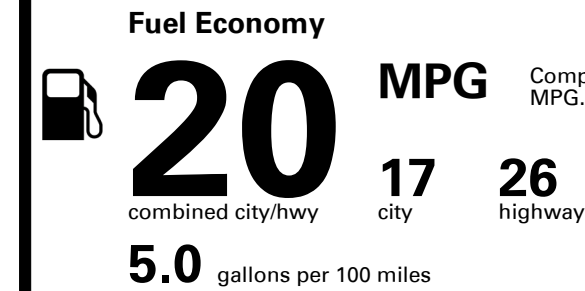

## EPA DOT Fuel Economy and Environment

Gasoline Vehicle

Compact Cars range from 14 to 119 MPG. The best vehicle rates 136 MPGe.

**You spend \$4,250**  
 more in fuel costs over 5 years compared to the average new vehicle.

**Annual fuel cost \$2,250**

**Fuel Economy & Greenhouse Gas Rating** (tailpipe only)

**Smog Rating** (tailpipe only)

This vehicle emits 447 grams CO<sub>2</sub> per mile. The best emits 0 grams per mile (tailpipe only). Producing and distributing fuel also create emissions; learn more at fueleconomy.gov.