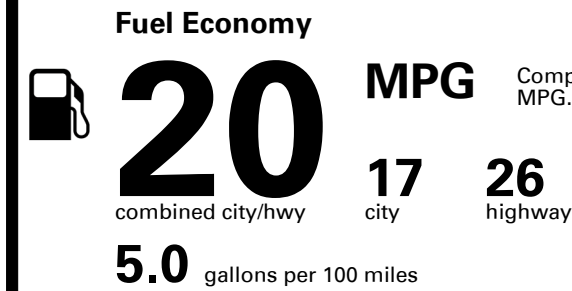

EPA DOT Fuel Economy and Environment

Compact Cars range from 14 to 113 MPG. The best vehicle rates 141 MPGe.

You spend $4,750
more in fuel costs over 5 years compared to the average new vehicle.

Annual fuel cost $2,450