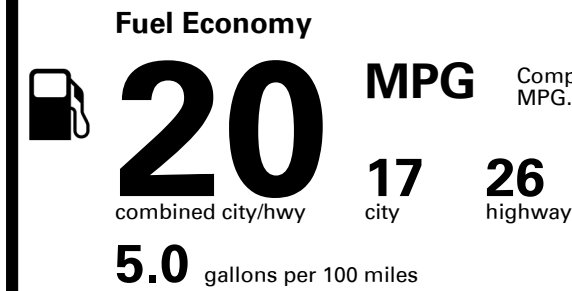

TOTAL PRICE: \$47,305.00

EPA DOT Fuel Economy and Environment

Gasoline Vehicle

Compact Cars range from 14 to 113 MPG. The best vehicle rates 141 MPGe.

You spend \$4,750
more in fuel costs over 5 years
compared to the average new vehicle.

Annual fuel cost \$2,450

Fuel Economy & Greenhouse Gas Rating (tailpipe only)

Smog Rating (tailpipe only)

This vehicle emits 447 grams CO₂ per mile. The best emits 0 grams per mile (tailpipe only). Producing and distributing fuel also create emissions; learn more at fueleconomy.gov.