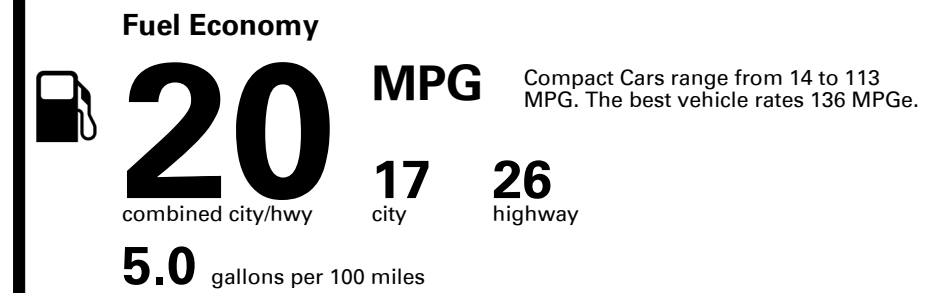

## EPA DOT Fuel Economy and Environment

Gasoline Vehicle

**You spend \$4,750**  
**more in fuel costs over 5 years**  
compared to the average new vehicle.

**Annual fuel cost \$2,450**

**Fuel Economy & Greenhouse Gas Rating** (tailpipe only)