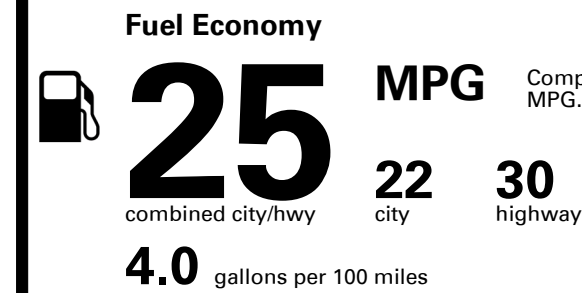

## EPA DOT Fuel Economy and Environment

Gasoline Vehicle

Compact Cars range from 14 to 114 MPG. The best vehicle rates 141 MPGe.

**You spend \$2,250**  
**more in fuel costs over 5 years**  
compared to the average new vehicle.