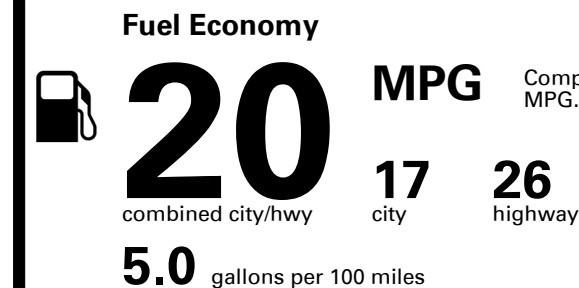

## EPA DOT Fuel Economy and Environment

Gasoline Vehicle

Compact Cars range from 14 to 119 MPG. The best vehicle rates 136 MPGe.

**You spend \$4,250**  
more in fuel costs over 5 years compared to the average new vehicle.