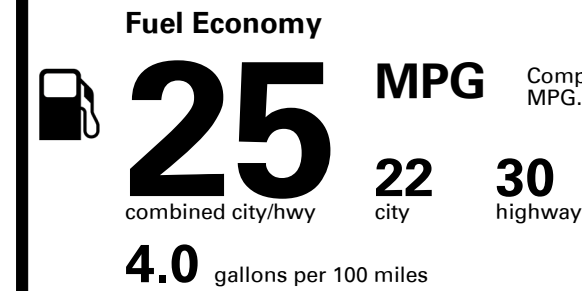

EPA DOT Fuel Economy and Environment

Gasoline Vehicle

Compact Cars range from 14 to 113 MPG. The best vehicle rates 141 MPGe.

You spend $2,250
more in fuel costs over 5 years compared to the average new vehicle.

Annual fuel cost $1,950

Fuel Economy & Greenhouse Gas Rating (tailpipe only)