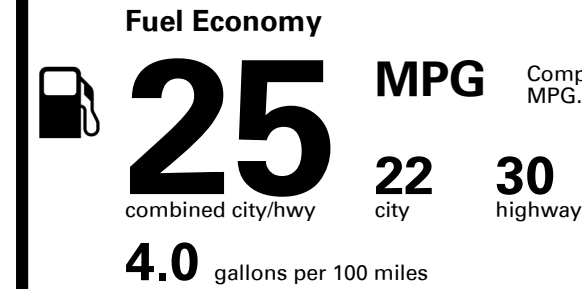

Manufacturer's Suggested Retail Price: $35,450.00

ADDED FEATURES:

*Elite Package: $4,600.00

- Full LED Headlights
- 8" Touchscreen Navigation System
- Parking Distance Warning / Wide Sunroof
- Power Folding Auto-Dimming Outside Mirrors
- Power Tilt-and-Telescopic Steering Wheel
- Heated Front Seats (Standard on AWD)
- Lexicon® 15-Speaker Surround Sound Audio System
- Leather Seating Surfaces & Aluminum Interior Trim

*Prestige Package: $3,850.00

- Heads-Up Display / Surround View Monitor
- Low Beam Assist / Wireless Charging Pad
- 19" Alloy Wheels
- w/ Summer Tires (RWD) or All-Season Tires (AWD)
- Nappa Leather Seating Surfaces with Luxury Quilting
- Power Driver Seat Cushion Extension
- Front Passenger Seat 4-Way Power Lumbar
- Heated Rear Seats
- Rain-Sensing Wipers / Ventilated Front Seats
- Heated Steering Wheel
- Microfiber Suede Headliner

Accessories

- *Cargo Tray $150.00
- *Illuminated Door Scuffs $395.00

Inland Freight & Handling : $995.00

TOTAL PRICE: $45,440.00

14 A 0300HTHALA

SOLD TO: GA705   **SHIPPED TO: GA705**

GENESIS OF SAVANNAH
7011 ABERCORN STREET
SAVANNAH GA 31406

VIN: KMTG44LA8LU062596	ENGINE: G4KLA514367	EXTERIOR COLOR: SAVILE SILVER	INTERIOR/SEAT COLOR: BLACK/BLACK

MODEL: R0412RT5	PORT OF ENTRY: BR	TRANSPORT: TRUCK	ACCESSORY WEIGHT: 13 lbs./ 6 kgs.

EMISSIONS:
This vehicle is certified to meet emission requirements in all 50 states

EPA DOT Fuel Economy and Environment

Gasoline Vehicle

Compact Cars range from 14 to 113 MPG. The best vehicle rates 136 MPGe.

You spend $2,250
more in fuel costs over 5 years compared to the average new vehicle.

Annual fuel cost $1,950

Fuel Economy & Greenhouse Gas Rating (tailpipe only)