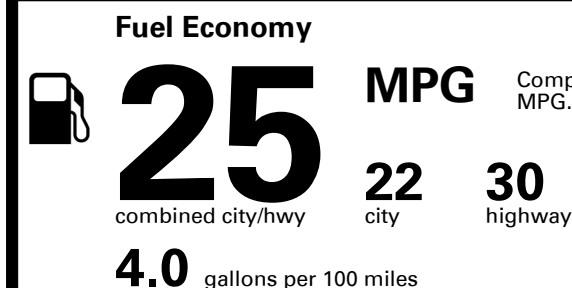

TOTAL PRICE: \$45,865.00

EPA DOT Fuel Economy and Environment

Gasoline Vehicle

Compact Cars range from 14 to 113 MPG. The best vehicle rates 141 MPGe.

You spend \$2,250
 more in fuel costs over 5 years compared to the average new vehicle.