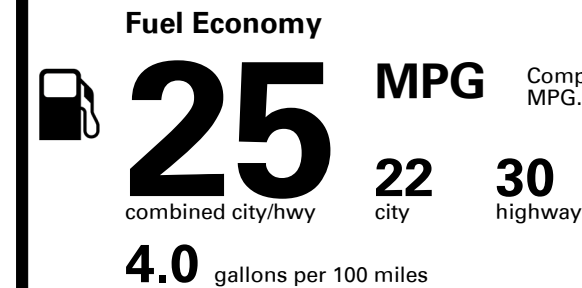

TOTAL PRICE: \$45,770.00

EPA DOT Fuel Economy and Environment

Gasoline Vehicle

Compact Cars range from 14 to 113 MPG. The best vehicle rates 141 MPGe.

You spend \$2,250
 more in fuel costs over 5 years compared to the average new vehicle.