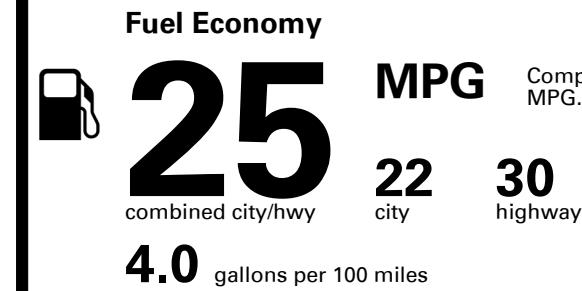

ADDED FEATURES:

*Elite Package: $4,600.00

- Full LED Headlights
- 8" Touchscreen Navigation System
- Parking Distance Warning / Wide Sunroof
- Power Folding Auto-Dimming Outside Mirrors
- Power Tilt-and-Telescopic Steering Wheel
- Heated Front Seats (Standard on AWD)
- Lexicon® 15-Speaker Surround Sound Audio System
- Leather Seating Surfaces & Aluminum Interior Trim

*Prestige Package: $3,850.00

- Heads-Up Display / Surround View Monitor
- Low Beam Assist / Wireless Charging Pad
- 19" Alloy Wheels
- w/ Summer Tires (RWD) or All-Season Tires (AWD)
- Nappa Leather Seating Surfaces with Luxury Quilting
- Power Driver Seat Cushion Extension
- Front Passenger Seat 4-Way Power Lumbar
- Heated Rear Seats
- Rain-Sensing Wipers / Ventilated Front Seats
- Heated Steering Wheel
- Microfiber Suede Headliner

Accessories

- *Cargo Tray $150.00
- *First Aid Kit $45.00
- *Mud Guards $70.00
- *Rear Bumper Appliqué $80.00

Inland Freight & Handling : $995.00

TOTAL PRICE: $45,240.00

44 A 0660HGLOVI

SOLD TO: SC704
GENESIS OF WEST COLUMBIA
310 GREYSTONE BLVD
COLUMBIA SC 29210

SHIPPED TO: SC704

VIN: KMTG44LA2LU064781	ENGINE: G4KLLA544514	EXTERIOR COLOR: SAVILE SILVER	INTERIOR/SEAT COLOR: GRAY/GRAY
MODEL: R0412RT5	PORT OF ENTRY: BR	TRANSPORT: TRUCK	ACCESSORY WEIGHT: 16 lbs./ 7 kgs.

EMISSIONS:
This vehicle is certified to meet emission requirements in all 50 states

EPA DOT Fuel Economy and Environment

Gasoline Vehicle

Compact Cars range from 14 to 113 MPG. The best vehicle rates 136 MPGe.

You spend $2,250
more in fuel costs over 5 years compared to the average new vehicle.

Annual fuel cost $1,950

Fuel Economy & Greenhouse Gas Rating (tailpipe only)