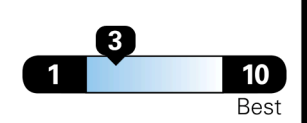

Smog Rating (tailpipe only)

This vehicle emits 357 grams CO₂ per mile. The best emits 0 grams per mile (tailpipe only). Producing and distributing fuel also create emissions; learn more at fueleconomy.gov.

Actual results will vary for many reasons, including driving conditions and how you drive and maintain your vehicle. The average new vehicle gets 27 MPG and costs $7,000 to fuel over 5 years. Cost estimates are based on 15,000 miles per year at $ 2.55 per gallon. MPGe is miles per gasoline gallon equivalent. Vehicle emissions are a significant cause of climate change and smog.

fueleconomy.gov

Calculate personalized estimates and compare vehicles