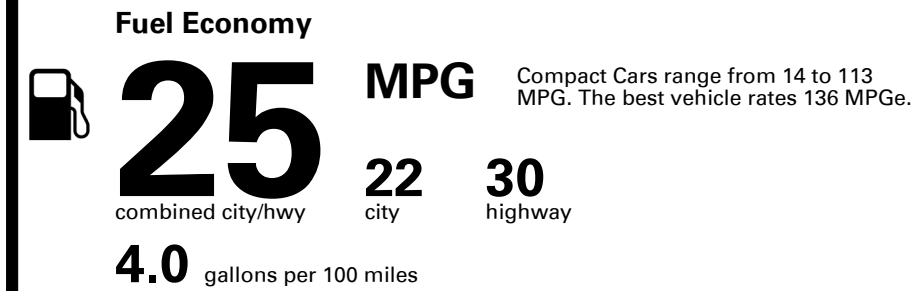

ADDED FEATURES:

*Elite Package: $4,600.00

- Full LED Headlights
- 8" Touchscreen Navigation System
- Parking Distance Warning / Wide Sunroof
- Power Folding Auto-Dimming Outside Mirrors
- Power Tilt-and-Telescopic Steering Wheel
- Heated Front Seats (Standard on AWD)
- Lexicon® 15-Speaker Surround Sound Audio System
- Leather Seating Surfaces & Aluminum Interior Trim

*Prestige Package: $3,850.00

- Heads-Up Display / Surround View Monitor
- Low Beam Assist / Wireless Charging Pad
- 19" Alloy Wheels
- w/ Summer Tires (RWD) or All-Season Tires (AWD)
- Nappa Leather Seating Surfaces with Luxury Quilting
- Power Driver Seat Cushion Extension
- Front Passenger Seat 4-Way Power Lumbar
- Heated Rear Seats
- Rain-Sensing Wipers / Ventilated Front Seats
- Heated Steering Wheel
- Microfiber Suede Headliner

Accessories

- *Cargo Tray $150.00
- *First Aid Kit $45.00
- *Mud Guards $70.00
- *Rear Bumper Appliqué $80.00

Inland Freight & Handling : $995.00

TOTAL PRICE: $45,240.00

337 A 3470HMORNI

SOLD TO: SC704
GENESIS OF WEST COLUMBIA
310 GREYSTONE BLVD
COLUMBIA SC 29210

SHIPPED TO: SC704

VIN: KMTG44LA1LU059863	ENGINE: G4KKA479434	EXTERIOR COLOR: VIK BLACK	INTERIOR/SEAT COLOR: GRAY/GRAY
MODEL: R0412RT5	PORT OF ENTRY: BR	TRANSPORT: TRUCK	ACCESSORY WEIGHT: 16 lbs./ 7 kgs.

EMISSIONS:
This vehicle is certified to meet emission requirements in all 50 states

EPA DOT Fuel Economy and Environment

Gasoline Vehicle

You spend $2,250
more in fuel costs over 5 years compared to the average new vehicle.

Annual fuel cost $1,950

Fuel Economy & Greenhouse Gas Rating (tailpipe only)

Smog Rating (tailpipe only)

This vehicle emits 357 grams CO₂ per mile. The best emits 0 grams per mile (tailpipe only). Producing and distributing fuel also create emissions; learn more at fueleconomy.gov.

Actual results will vary for many reasons, including driving conditions and how you drive and maintain your vehicle. The average new vehicle gets 27 MPG and costs $7,500 to fuel over 5 years. Cost estimates are based on 15,000 miles per year at $ 2.70 per gallon. MPGe is miles per gasoline gallon equivalent. Vehicle emissions are a significant cause of climate change and smog.

fueleconomy.gov

Calculate personalized estimates and compare vehicles

GOVERNMENT 5-STAR SAFETY RATINGS

This vehicle has not been rated by the government for overall vehicle score, frontal crash, side crash or rollover risk.

Source: National Highway Traffic Safety Administration (NHTSA).
www.safercar.gov or 1-888-327-4236

Manufacturer's suggested retail price includes manufacturer's recommended pre-delivery service. Gasoline license and title fees state and local taxes and dealer installed options and accessories are not included in the manufacturer's suggested retail price. This label has been affixed to this vehicle by Hyundai Motor America, pursuant to the requirements of 15 U.S.C. 1231 et seq. which prohibits its removal or alteration prior to delivery to the ultimate purchaser.

PARTS CONTENT INFORMATION	
FOR VEHICLES IN THIS CARLINE:	U.S./CANADIAN PARTS CONTENT: 5 %
MAJOR SOURCES OF FOREIGN PARTS CONTENT:	KOREA: 85 %
FOR THIS VEHICLE:	FINAL ASSEMBLY POINT: ULSAN, KOREA
COUNTRY OF ORIGIN:	ENGINE: KOREA
	TRANSMISSION: KOREA
Note: Parts content does not include final assembly, distribution, or other non-parts costs.