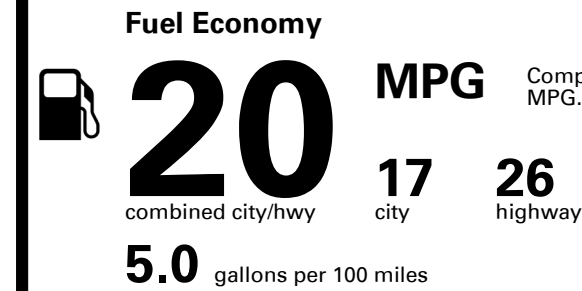

GENESIS WARRANTY

- 5-year/60,000-mile New Vehicle Warranty*
- 10-year/100,000-mile Powertrain Warranty*
- 7-year/Unlimited-mile Anti-perforation Warranty*
- Limited warranties, see dealer for details

Full Tank of Gas

Manufacturer's Suggested Retail Price: $46,200.00

ADDED FEATURES:

- ***Prestige Package: $2,850.00**
  - Heads-Up Display
  - Surround View Monitor
  - Nappa Leather Seating Surfaces with Luxury Quilting
  - Heated Rear Seats
  - Power Trunk
  - Microfiber Suede Headliner
- ***Sport Package: $1,300.00**
  - Electronically Controlled Suspension
  - 19" Sport Alloy Wheels w/ Summer Tires (RWD) or All-Season Tires (AWD)
  - Copper Headlight Bezel Accents
  - Dark Tint Taillight Covers
  - Dark Chrome Grille & Window Trim
  - Black Nappa Leather Seating Surfaces with Sport Quilting

Accessories

- *Cargo Tray $150.00
- *First Aid Kit $45.00
- *Rear Bumper Appliqué $80.00

Inland Freight & Handling : $1,025.00

TOTAL PRICE: $51,650.00

231 A 2371HASIAN

SOLD TO: GA705
GENESIS OF SAVANNAH
7011 ABERCORN STREET
SAVANNAH GA 31406

SHIPPED TO: GA705

VIN: KMTG34LE8MU071256	ENGINE: G6DPLA465996	EXTERIOR COLOR: SIBERIAN ICE	INTERIOR/SEAT COLOR: BLACK W/ GRAY
MODEL: R0442R65	PORT OF ENTRY: BR	TRANSPORT: TRUCK	ACCESSORY WEIGHT: 16 lbs./ 7 kgs.

EMISSIONS:
This vehicle is certified to meet emission requirements in all 50 states

EPA DOT Fuel Economy and Environment

Gasoline Vehicle

Compact Cars range from 14 to 113 MPG. The best vehicle rates 141 MPGe.

You spend $4,750
more in fuel costs over 5 years
compared to the average new vehicle.

Annual fuel cost $2,450

Fuel Economy & Greenhouse Gas Rating (tailpipe only)