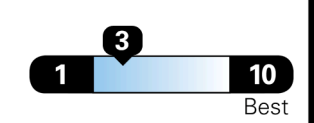

Smog Rating (tailpipe only)

This vehicle emits 447 grams CO₂ per mile. The best emits 0 grams per mile (tailpipe only). Producing and distributing fuel also create emissions; learn more at fueleconomy.gov.

Actual results will vary for many reasons, including driving conditions and how you drive and maintain your vehicle. The average new vehicle gets 27 MPG and costs $7,500 to fuel over 5 years. Cost estimates are based on 15,000 miles per year at $ 2.70 per gallon. MPGe is miles per gasoline gallon equivalent. Vehicle emissions are a significant cause of climate change and smog.

fueleconomy.gov

Calculate personalized estimates and compare vehicles