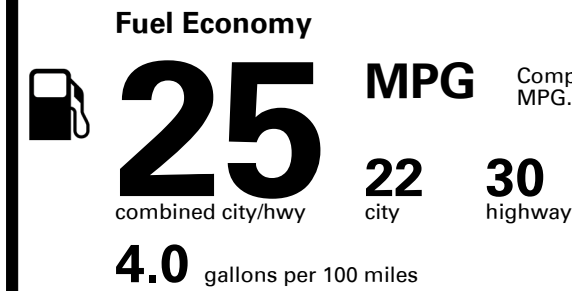

## EPA DOT Fuel Economy and Environment

Gasoline Vehicle

Compact Cars range from 14 to 114 MPG. The best vehicle rates 141 MPGe.

**You spend \$2,250 more in fuel costs over 5 years** compared to the average new vehicle.