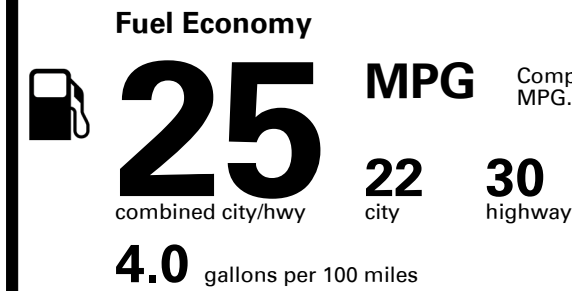

## EPA DOT Fuel Economy and Environment

Gasoline Vehicle

Compact Cars range from 14 to 114 MPG. The best vehicle rates 141 MPGe.

**You spend \$2,250**  
**more in fuel costs over 5 years**  
compared to the average new vehicle.