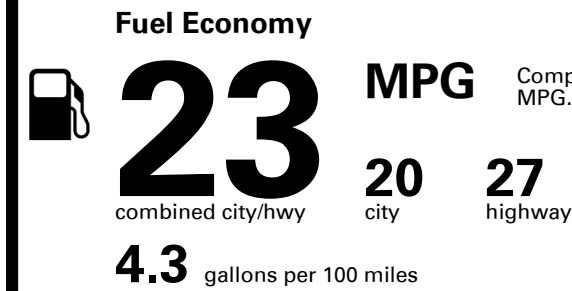

EMISSIONS:
 This vehicle is certified to meet emission requirements in all 50 states

Inland Freight & Handling : \$995.00

TOTAL PRICE: \$43,045.00

EPA DOT Fuel Economy and Environment

Gasoline Vehicle

Compact Cars range from 14 to 119 MPG. The best vehicle rates 136 MPGe.

You spend \$3,000
more in fuel costs over 5 years
 compared to the average new vehicle.

Annual fuel cost \$2,100

Fuel Economy & Greenhouse Gas Rating (tailpipe only)

Smog Rating (tailpipe only)

This vehicle emits 385 grams CO₂ per mile. The best emits 0 grams per mile (tailpipe only). Producing and distributing fuel also create emissions; learn more at fueleconomy.gov.