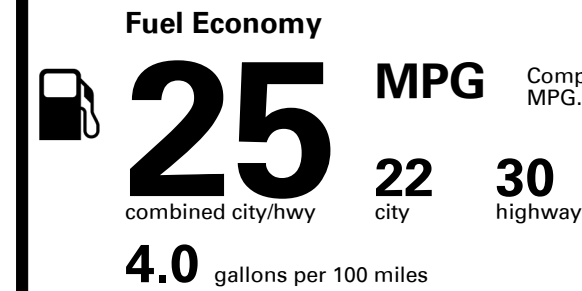

Inland Freight & Handling : \$995.00

TOTAL PRICE: \$41,395.00

263 A 1870HMORNI

EPA DOT Fuel Economy and Environment

Gasoline Vehicle

Compact Cars range from 14 to 119 MPG. The best vehicle rates 136 MPGe.

You spend \$2,250
 more in fuel costs over 5 years compared to the average new vehicle.

Annual fuel cost \$1,950

Fuel Economy & Greenhouse Gas Rating (tailpipe only)

Smog Rating (tailpipe only)

This vehicle emits 357 grams CO₂ per mile. The best emits 0 grams per mile (tailpipe only). Producing and distributing fuel also create emissions; learn more at fueleconomy.gov.