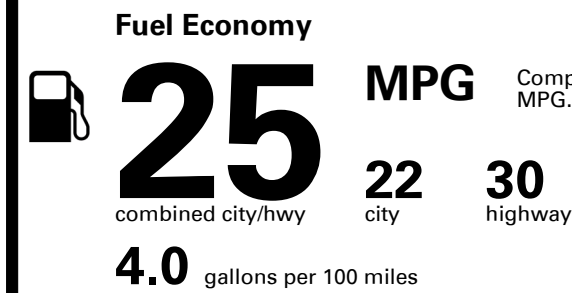

EPA DOT Fuel Economy and Environment

Gasoline Vehicle

Compact Cars range from 14 to 114 MPG. The best vehicle rates 141 MPGe.

You spend $2,250 more in fuel costs over 5 years compared to the average new vehicle.

Annual fuel cost $1,950

Fuel Economy & Greenhouse Gas Rating (tailpipe only)