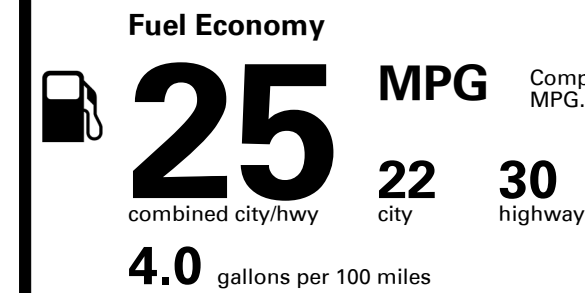

## EPA DOT Fuel Economy and Environment

Gasoline Vehicle

Compact Cars range from 14 to 113 MPG. The best vehicle rates 136 MPGe.

**You spend \$2,250**  
**more in fuel costs over 5 years**  
compared to the average new vehicle.