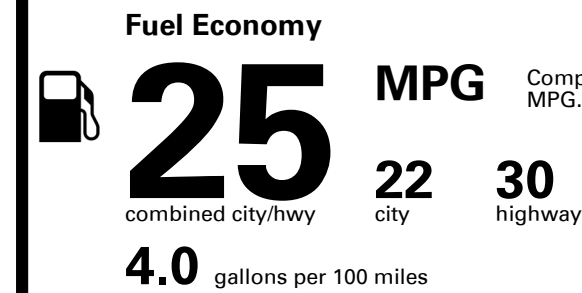

## EPA DOT Fuel Economy and Environment

Gasoline Vehicle

Compact Cars range from 14 to 113 MPG. The best vehicle rates 136 MPGe.

**You spend \$2,250**  
**more in fuel costs over 5 years**  
compared to the average new vehicle.