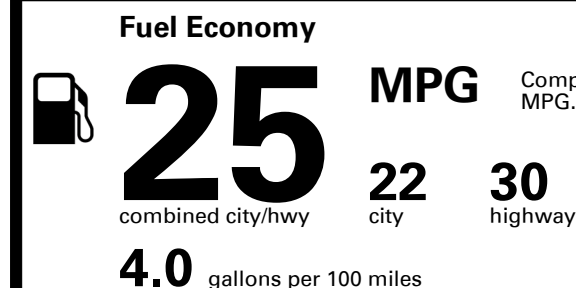

GENESIS WARRANTY

- 5-year/60,000-mile New Vehicle Warranty*
- 10-year/100,000-mile Powertrain Warranty*
- 7-year/Unlimited-mile Anti-perforation Warranty*
- Limited warranties, see dealer for details

Full Tank of Gas

Manufacturer's Suggested Retail Price: $35,450.00

ADDED FEATURES:

*Elite Package: $4,600.00

- Full LED Headlights
- 8" Touchscreen Navigation System
- Parking Distance Warning / Wide Sunroof
- Power Folding Auto-Dimming Outside Mirrors
- Power Tilt-and-Telescopic Steering Wheel
- Heated Front Seats (Standard on AWD)
- Lexicon® 15-Speaker Surround Sound Audio System
- Leather Seating Surfaces & Aluminum Interior Trim

Accessories

- *Cargo Tray $150.00
- *First Aid Kit $45.00
- *Rear Bumper Appliqué $80.00

SOLD TO: GA705

GENESIS OF SAVANNAH
7011 ABERCORN STREET
SAVANNAH GA 31406

SHIPPED TO: GA705

Inland Freight & Handling : $995.00

VIN: KMTG34LA1LU055847	ENGINE: G4KKA431283	EXTERIOR COLOR: UYUNI WHITE	INTERIOR/SEAT COLOR: BLACK/BLACK
MODEL: R0412RT5	PORT OF ENTRY: BR	TRANSPORT: TRUCK	ACCESSORY WEIGHT: 16 lbs./ 7 kgs.

TOTAL PRICE: $41,320.00

283 A 2970HGLOVI

EMISSIONS:
This vehicle is certified to meet emission requirements in all 50 states

EPA DOT Fuel Economy and Environment

Gasoline Vehicle

Compact Cars range from 14 to 119 MPG. The best vehicle rates 136 MPGe.

You spend $2,250
more in fuel costs over 5 years
compared to the average new vehicle.

Annual fuel cost $1,950

Fuel Economy & Greenhouse Gas Rating (tailpipe only)

Smog Rating (tailpipe only)

This vehicle emits 357 grams CO₂ per mile. The best emits 0 grams per mile (tailpipe only). Producing and distributing fuel also create emissions; learn more at fueleconomy.gov.

Actual results will vary for many reasons, including driving conditions and how you drive and maintain your vehicle. The average new vehicle gets 27 MPG and costs $7,500 to fuel over 5 years. Cost estimates are based on 15,000 miles per year at $ 2.70 per gallon. MPGe is miles per gasoline gallon equivalent. Vehicle emissions are a significant cause of climate change and smog.

fueleconomy.gov

Calculate personalized estimates and compare vehicles

GOVERNMENT 5-STAR SAFETY RATINGS

This vehicle has not been rated by the government for overall vehicle score, frontal crash, side crash or rollover risk.

Source: National Highway Traffic Safety Administration (NHTSA).
www.safercar.gov or 1-888-327-4236

Manufacturer's suggested retail price includes manufacturer's recommended pre-delivery service. Gasoline license and title fees state and local taxes and dealer installed options and accessories are not included in the manufacturer's suggested retail price. This label has been affixed to this vehicle by Hyundai Motor America, pursuant to the requirements of 15 U.S.C. 1231 et seq. which prohibits its removal or alteration prior to delivery to the ultimate purchaser.