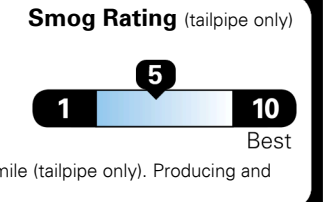

EPA DOT Fuel Economy and Environment

Gasoline Vehicle

Fuel Economy

20 MPG
combined city/hwy

18 city   24 highway

5.0 gallons per 100 miles

Large Cars range from 14 to 103 MPG. The best vehicle rates 136 MPG.

You spend $2,500
more in fuel costs over 5 years compared to the average new vehicle.

Annual fuel cost $2,000

Actual results will vary for many reasons, including driving conditions and how you drive and maintain your vehicle. The average new vehicle gets 27 MPG and costs $7,500 to fuel over 5 years. Cost estimates are based on 15,000 miles per year at $ 2.70 per gallon. MPGe is miles per gasoline gallon equivalent. Vehicle emissions are a significant cause of climate change and smog.

fueleconomy.gov
Calculate personalized estimates and compare vehicles