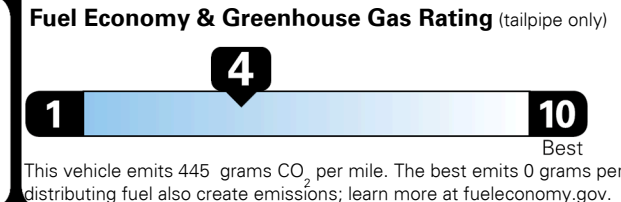

EPA DOT Fuel Economy and Environment

Gasoline Vehicle

Fuel Economy

20 MPG
combined city/hwy

18 city   24 highway

5.0 gallons per 100 miles

Large Cars range from 14 to 103 MPG. The best vehicle rates 136 MPG.

You spend $2,500
more in fuel costs over 5 years compared to the average new vehicle.

Annual fuel cost $2,000

Actual results will vary for many reasons, including driving conditions and how you drive and maintain your vehicle. The average new vehicle gets 27 MPG and costs $7,500 to fuel over 5 years. Cost estimates are based on 15,000 miles per year at $ 2.70 per gallon. MPGe is miles per gasoline gallon equivalent. Vehicle emissions are a significant cause of climate change and smog.

fueleconomy.gov
Calculate personalized estimates and compare vehicles

GOVERNMENT 5-STAR SAFETY RATINGS

Overall Vehicle Score ★ ★ ★ ★ ★

Based on the combined rating of frontal, side and rollover. Should ONLY be compared to other vehicles of similar size and weight.

Frontal Crash	Driver	★ ★ ★ ★ ★
Crash	Passenger	★ ★ ★ ★ ★
Side Crash	Front seat	★ ★ ★ ★ ★
Crash	Rear seat	★ ★ ★ ★ ★
Rollover		★ ★ ★ ★ ★

Based on the risk of injury in a frontal impact. Should ONLY be compared to other vehicles of similar size and weight.

Based on the risk of injury in a side impact.

Based on the risk of rollover in a single-vehicle crash.

Manufacturer's suggested retail price includes manufacturer's recommended pre-delivery service. Gasoline license and title fees state and local taxes and dealer installed options and accessories are not included in the manufacturer's suggested retail price. This label has been affixed to this vehicle by Hyundai Motor America, pursuant to the requirements of 15 U.S.C. 1231 et seq. which prohibits its removal or alteration prior to delivery to the ultimate purchaser.