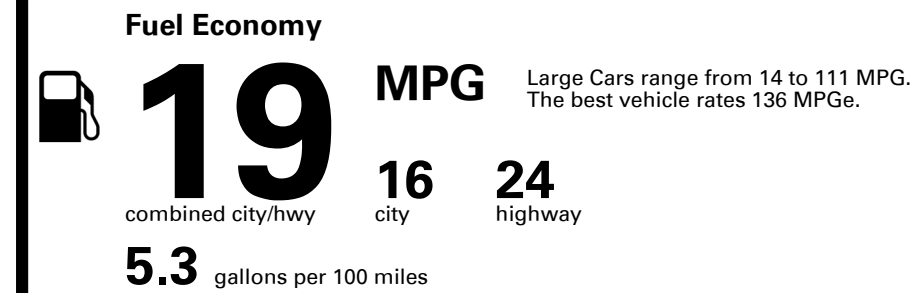

Manufacturer's Suggested Retail Price: \$75,700.00

ADDED FEATURES:

SOLD TO: SC704 SHIPPED TO: SC704
 GENESIS OF WEST COLUMBIA
 310 GREYSTONE BLVD
 COLUMBIA SC 29210

VIN: KMTF54PH7LU081219	ENGINE: G8BELU106784	EXTERIOR COLOR: VIK BLACK	INTERIOR/SEAT COLOR: BLACK/BLACK
MODEL: T0452R85	PORT OF ENTRY: BR	TRANSPORT: TRUCK	ACCESSORY WEIGHT: 0 lbs./ 0 kgs.

EMISSIONS:
 This vehicle is certified to meet emission requirements in all 50 states

Inland Freight & Handling : \$1,025.00

TOTAL PRICE: \$76,725.00

EPA DOT Fuel Economy and Environment

You spend \$5,250
 more in fuel costs over 5 years compared to the average new vehicle.

Annual fuel cost \$2,550

Fuel Economy & Greenhouse Gas Rating (tailpipe only)

Smog Rating (tailpipe only)

This vehicle emits 485 grams CO₂ per mile. The best emits 0 grams per mile (tailpipe only). Producing and distributing fuel also create emissions; learn more at fueleconomy.gov.