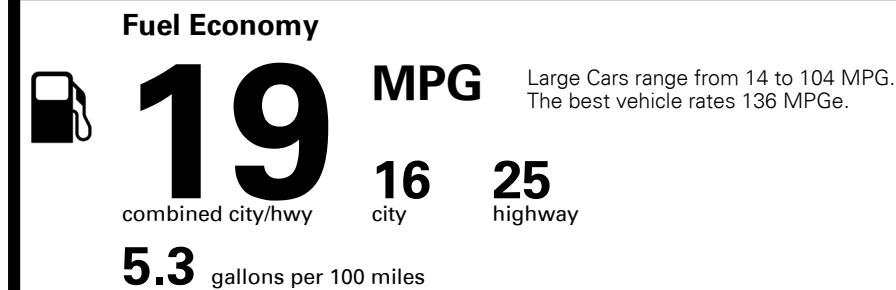

Full Tank of Gas(cont.)	INCLUDED
*Full Tank of Gas	INCLUDED
Manufacturer's Suggested Retail Price:	\$43,900.00
ADDED FEATURES:	
*Premium Package:	\$4,750.00
LED Fog Lights	
Power Tilt-and-Slide Panoramic Sunroof	
Lexicon® 14-Speaker Surround Sound Audio	
7" Color LCD Multi-Information Display	
Front & Rear Parking Sensors	
Rearview Camera with Parking Guidelines	
Ventilated Front Seats	
Power Rear Sunshade	
Manual Rear Side Window Shades	
*Cargo Tray	\$100.00
*First Aid Kit	\$45.00
*Mud Guards	\$115.00
*Rear Bumper Appliqué	\$70.00
*Wheel Locks	\$55.00

Inland Freight & Handling : \$950.00
Total Price : \$49,985.00

EPA DOT Fuel Economy and Environment

Gasoline Vehicle

You spend \$2,750
 more in fuel costs over 5 years compared to the average new vehicle.