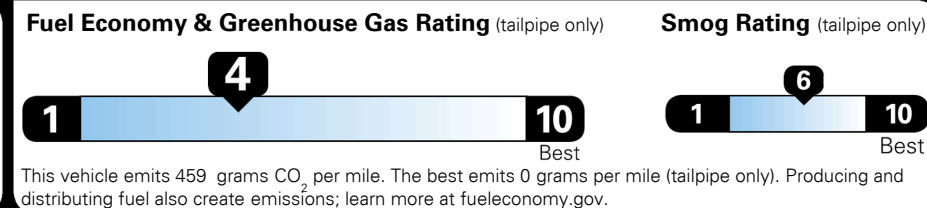

Actual results will vary for many reasons, including driving conditions and how you drive and maintain your vehicle. The average new vehicle gets 26 MPG and costs $7,000 to fuel over 5 years. Cost estimates are based on 15,000 miles per year at $ 2.45 per gallon. MPGe is miles per gasoline gallon equivalent. Vehicle emissions are a significant cause of climate change and smog.

fueleconomy.gov
Calculate personalized estimates and compare vehicles

Manufacturer's suggested retail price includes manufacturer's recommended pre-delivery service. Gasoline license and title fees state and local taxes and dealer installed options and accessories are not included in the manufacturer's suggested retail price. This label has been affixed to this vehicle by Hyundai Motor America, pursuant to the requirements of 15 U.S.C. 1231 et seq. which prohibits its removal or alteration prior to delivery to the ultimate purchaser.

PARTS CONTENT INFORMATION FOR VEHICLE IN THIS CARLINE:
U.S./CANADIAN PARTS CONTENT: 2 %
MAJOR SOURCES OF FOREIGN PARTS CONTENT: KOREA: 88 %

Note: Parts content does not include final assembly, distribution, or other non-parts costs.

FOR THIS VEHICLE:
FINAL ASSEMBLY POINT: ULSAN, KOREA
COUNTRY OF ORIGIN:
ENGINE: KOREA
TRANSMISSION: KOREA

351 A 2587CH106

VIN: KMHGN4JE9HU185649